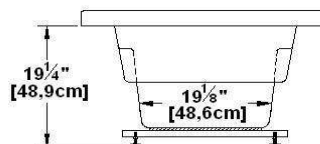

Absolu

Product code : **AB72**

Draft revision : **20121018113542**

External dimensions : **72" x 36" x 21,5" [182,9 cm x 91,4 cm x 54,6 cm]**

Serie : **deck mount**

Seats : **2**

2012 catalog page : **54**

Lumbar support : **yes**

Arm rests : **yes**

Low-profile available : **yes**

Draft and specs

Specifications	
Capacity :	58 IMP Gal. / 75,7 US Gal. / 263,7 liters
AeroMassage™ :	Easy Clean™ air jets
Super AeroMassage™ :	AeroMassage™ + 12 Easy Clean™ air jets
Dynamic Turbo™ :	4 Confort Pulse jets / 4 Confort Swirl jets
Confort Air™ :	Easy Clean™ air jets
Characteristics :	n/a

Remarks
*all measures have a precision of $\pm 1/4"$ (0,63cm)
*internal dimensions taken at 4" (10cm) from bath bottom
*capacity is measured by filling the soaker to 1-1/2" under the overflow
*textured skirt available on all freestand products
*shelf height is 3/4" on all "low-profile" models