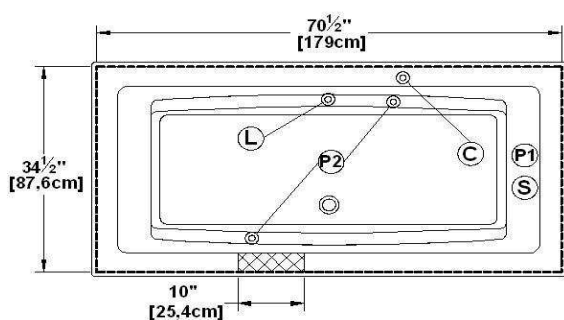

Options and installation

*accessories and decorative lines positions are approximative

Additional(s) note(s) :

Superior grade drain available on special order. Keypad supplied but not installed when ordered with tiling flanges or remote control.

Legend		
(S) Blower	(L) Mood light	(C) Keypad
(P1) Pump	(P2) Grab bar	
XXXXX Recommended faucets drilling location*		
Deck cut-out line - - - - -		

Available models	
Model	Availability
Soaker alone	x
Confort Air™	x
AeroMassage™	x
Super AeroMassage™	x
Dynamic Turbo™ (not available in the U.S.)	x
Dynamic Turbo™ + AeroMassage™	x
Dynamic Turbo™ + Super AeroMassage™	x

Available recommended options
Front skirt : <i>SP72</i>
Recommended drain : <i>WOCO</i>
Tiling flanges : <i>available</i>
Floating controller : <i>available</i>

*It is possible that faucets may be installed elsewhere on the product. Verify, directly on the product, that there are no conflicting parts before drilling.

IMPORTANT NOTE : Specifications, dimensions and models are subject to change.

Visit our website <http://www.oceania-attitude.com> to access up-to-date dimensions and informations. In all cases, information on the website is the most up-to-date. Dimensions may vary slightly. To ensure proper fit, measurements must be taken on the product directly.

Head office

591, avenue des Entreprises
Thetford Mines, Quebec
CANADA G6H 4B2

Phone numbers

No-charge : 1-877-332-4224
Fax : 1-866-460-4334

Internet

Web : <http://www.oceania-attitude.com>
Email : info@oceaniabaths.com