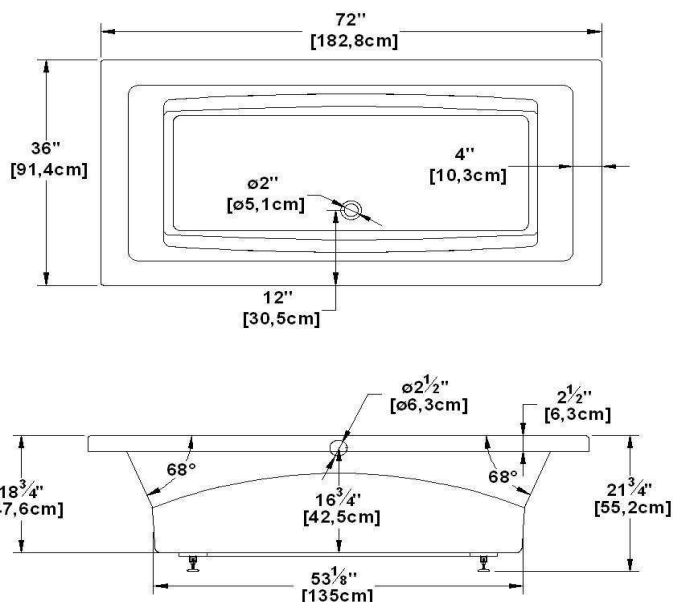

Absolu

Product code : **AB72**

Draft revision : **20121018113542**

External dimensions : **72" x 36" x 21,5" [182,9 cm x 91,4 cm x 54,6 cm]**

Serie : **deck mount**

Seats : **2**

2012 catalog page : **54**

Lumbar support : **yes**

Arm rests : **yes**

Low-profile available : **yes**

Draft and specs

Specifications	
Capacity :	58 IMP Gal. / 75,7 US Gal. / 263,7 liters
AeroMassage™ :	Easy Clean™ air jets
Super AeroMassage™ :	AeroMassage™ + 12 Easy Clean™ air jets
Dynamic Turbo™ :	4 Confort Pulse jets / 4 Confort Swirl jets
Confort Air™ :	Easy Clean™ air jets
Characteristics :	n/a

Remarks
*all measures have a precision of $\pm 1/4"$ (0,63cm)
*internal dimensions taken at 4" (10cm) from bath bottom
*capacity is measured by filling the soaker to 1-1/2" under the overflow
*textured skirt available on all freestand products
*shelf height is 3/4" on all "low-profile" models